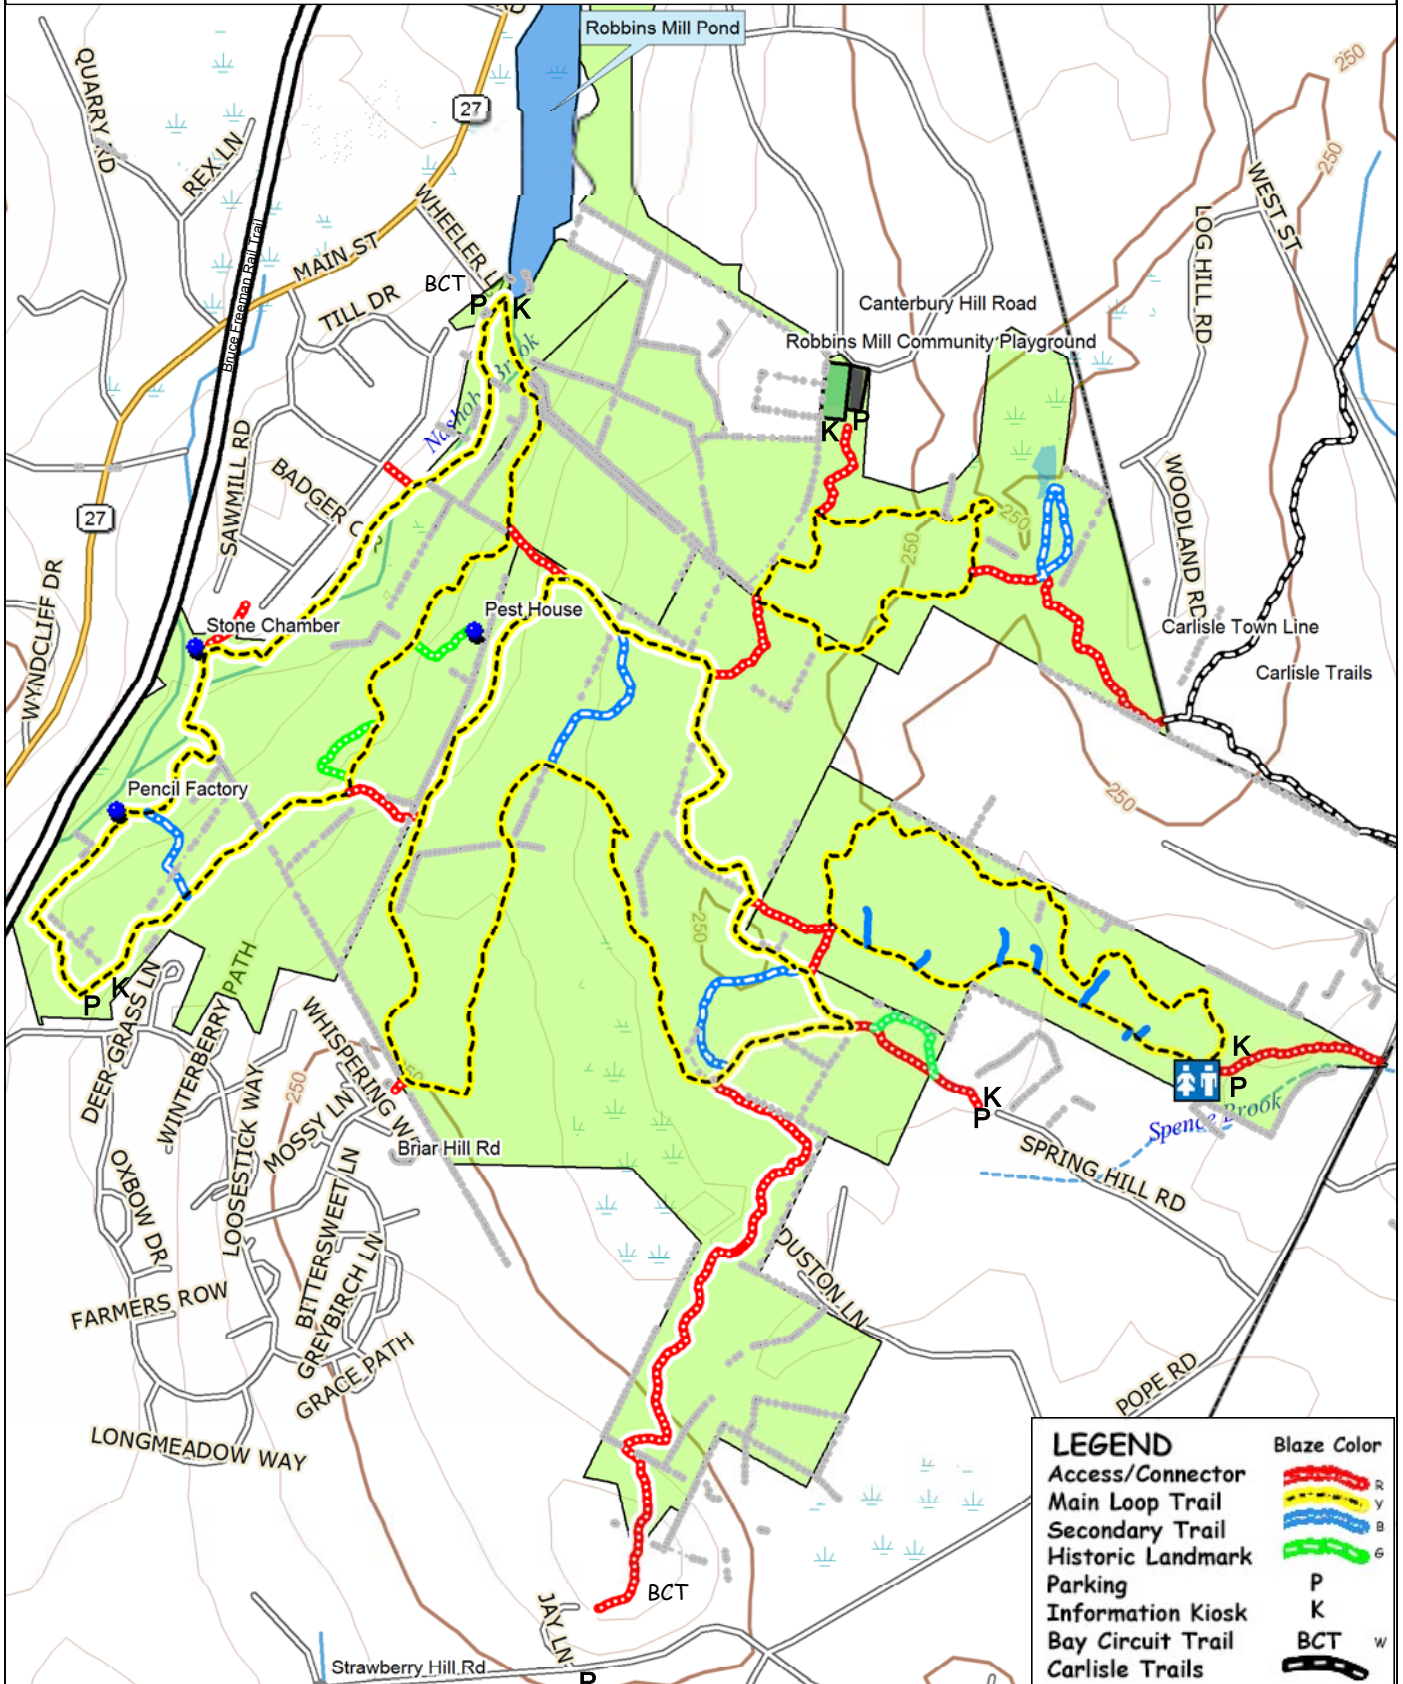

North Acton Trails

Camp Acton, Nashoba Brook, Robbins Mill, Spring Hill Conservation Lands

Data use subject to license.

© DeLorme. Topo North America™ 9.

www.delorme.com

1" = 1,066.7 ft Data Zoom 13-5